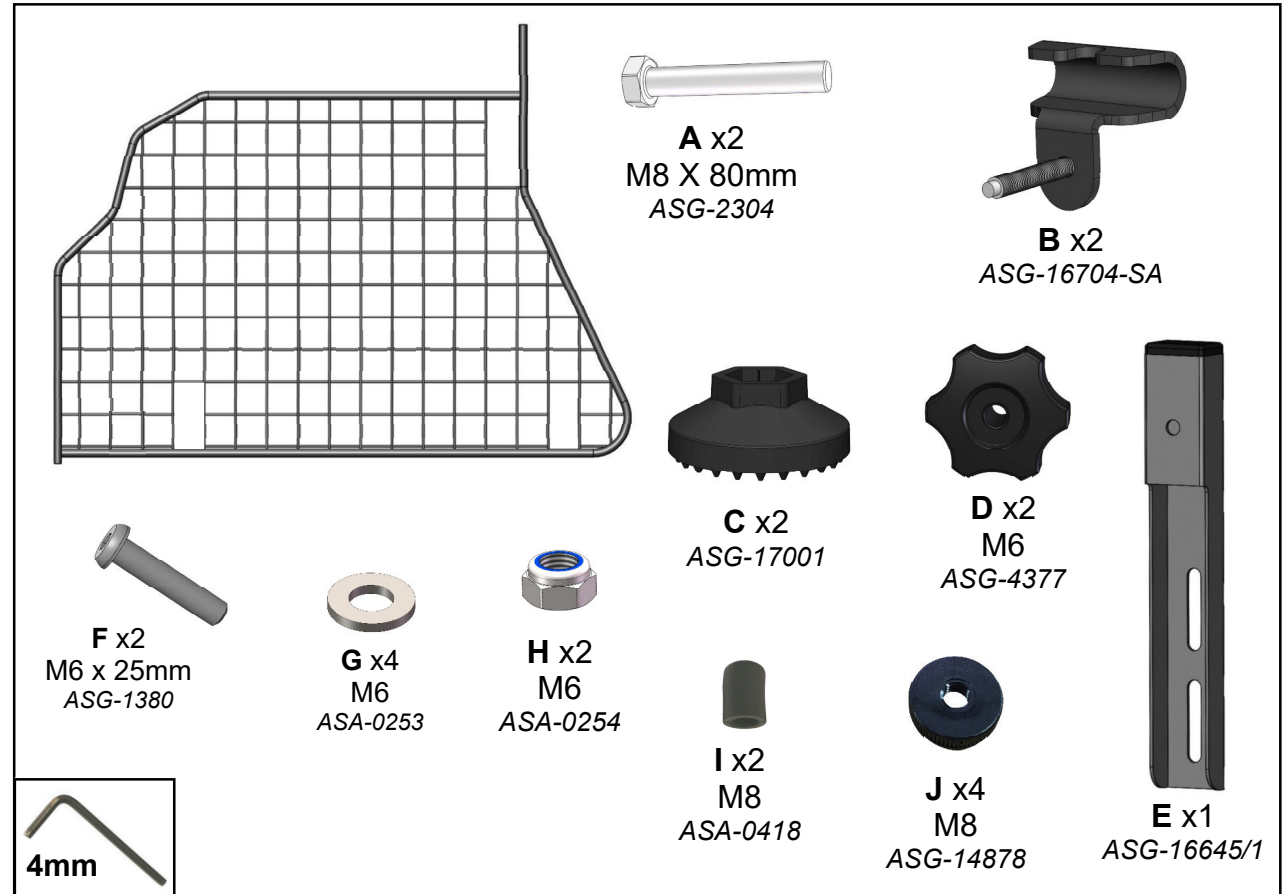

TDG 1683D

FITTING INSTRUCTION / INSTRUCTION DE MONTAGE / EINBAUANLEITUNG /
ISTRUZIONI PER L'USO / INSTRUCCIONES DE MONTAJE / MONTAGEHANDLEIDING

VW GOLF MK8 ESTATE

DOG GUARD / GRILLE PROTECTRICE POUR CHIEN / HUNDEGITTER /
RIPARO PER CANI / DEFENSA PARA PERROS / HONDEREK

(50:50)

(60:40)

TRAVALL

The contents and parts shown in this fitting instruction is the property of TRAVALL therefore anything shown should not be used for any other manufacturing purposes, copied or replicated in anyway without written authorisation from ©TRAVALL.