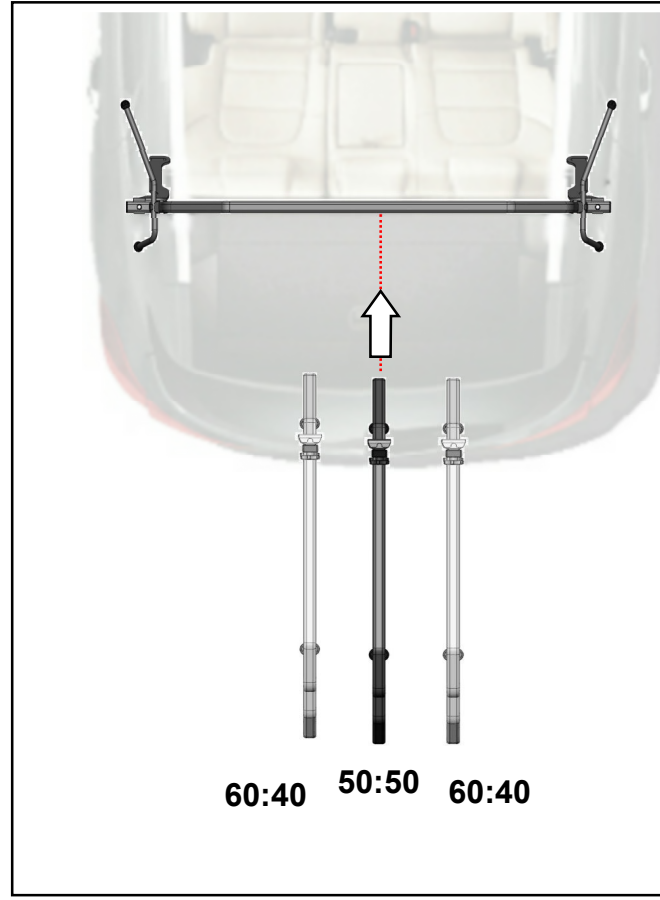

TRAVALL

The contents and parts shown in this fitting instruction is the property of TRAVALL therefore anything shown should not be used for any other manufacturing purposes, copied or replicated in anyway without written authorisation from ©TRAVALL.

TRAVALL UNITED KINGDOM
GOSFORTH ROAD,
DERBY,
DE24 8HU,
United Kingdom,
E: Info@travall.com
T: +44(0)1332387630

The Travall Difference

Lifetime Warranty • OEM Car Factory Supplier
100s of Applications • Manufacturer for Over 30 Years

PATENTS APPLIED FOR