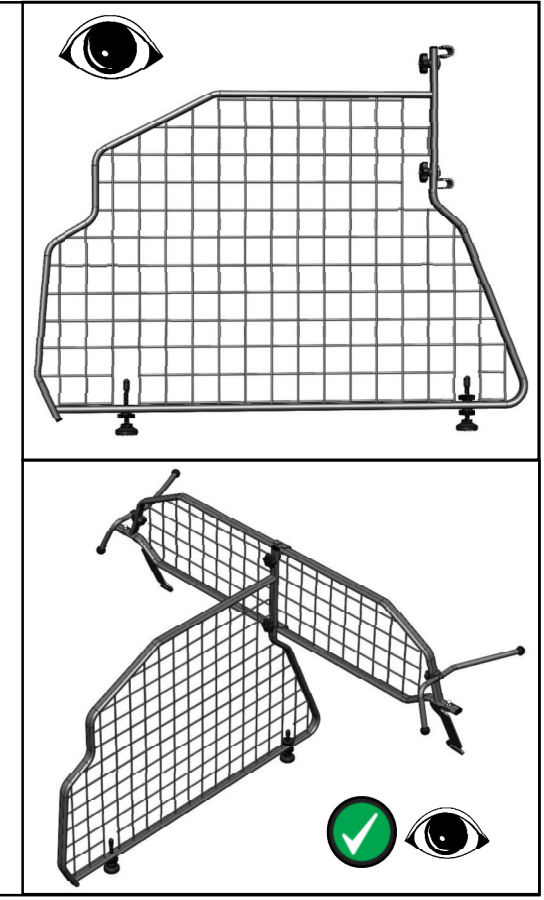

TDG 1691D

FITTING INSTRUCTION / INSTRUCTION DE MONTAGE / EINBAUANLEITUNG /
ISTRUZIONI PER L'USO / INSTRUCCIONES DE MONTAJE / MONTAGEHANDLEIDING

SEAT LEON ESTATE

DOG GUARD / GRILLE PROTECTRICE POUR CHIEN / HUNDEGITTER /
RIPARO PER CANI / DEFENSA PARA PERROS / HONDEREK

(50:50)

(60:40)

TRAVALL

The contents and parts shown in this fitting instruction is the property of TRAVALL therefore anything shown should not be used for any other manufacturing purposes, copied or replicated in anyway without written authorisation from ©TRAVALL.