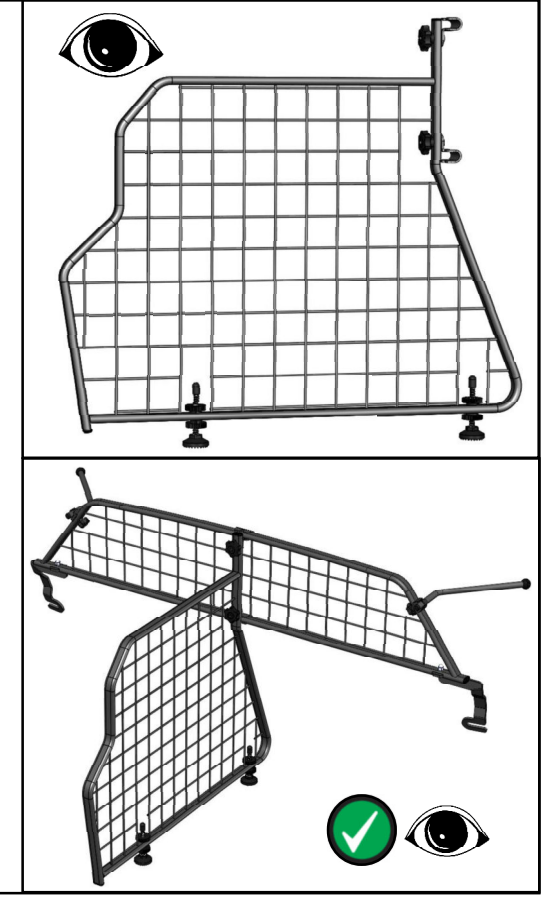

TDG 1701D

FITTING INSTRUCTION / INSTRUCTION DE MONTAGE / EINBAUANLEITUNG /
ISTRUZIONI PER L'USO / INSTRUCCIONES DE MONTAJE / MONTAGEHANDLEIDUNG

JEEP COMPASS

DOG GUARD / GRILLE PROTECTRICE POUR CHIEN / HUNDEGITTER /
RIPARO PER CANI / DEFENSA PARA PERROS / HONDEREK

(50:50)

(60:40)

TRAVALL

The contents and parts shown in this fitting instruction is the property of TRAVALL therefore anything shown should not be used for any other manufacturing purposes, copied or replicated in anyway without written authorisation from ©TRAVALL.