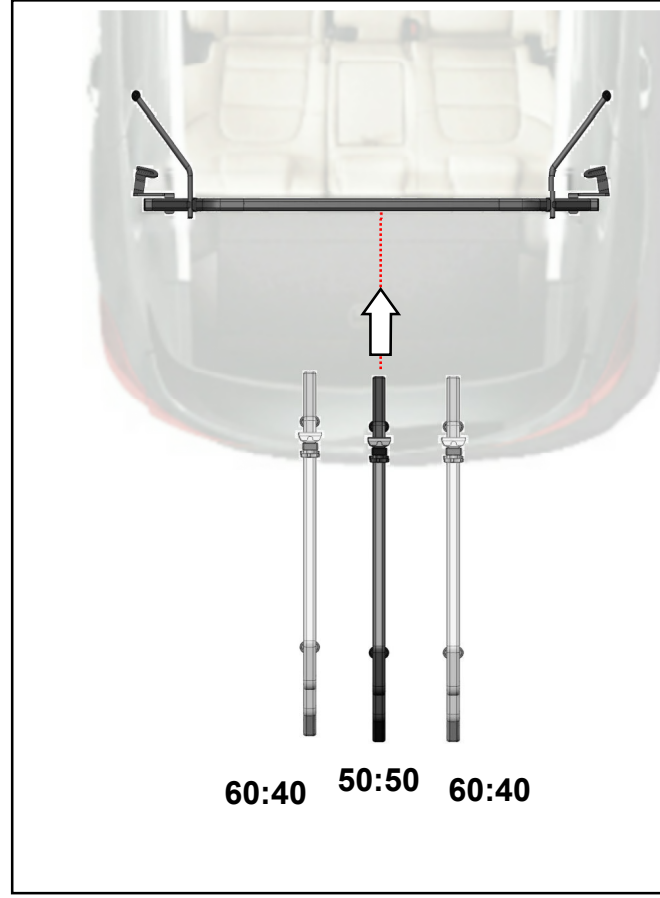

TRAVALL

The contents and parts shown in this fitting instruction is the property of TRAVALL therefore anything shown should not be used for any other manufacturing purposes, copied or replicated in anyway without written authorisation from ©TRAVALL.

TRAVALL UNITED KINGDOM
GOSFORTH ROAD,
DERBY,
DE24 8HU,
United Kingdom,
E: Info@travall.com
T: +44(0)1332387630

The Travall Difference

- Lifetime Warranty
- OEM Car Factory Supplier
- 100s of Applications
- Manufacturer for Over 30 Years

PATENTS APPLIED FOR